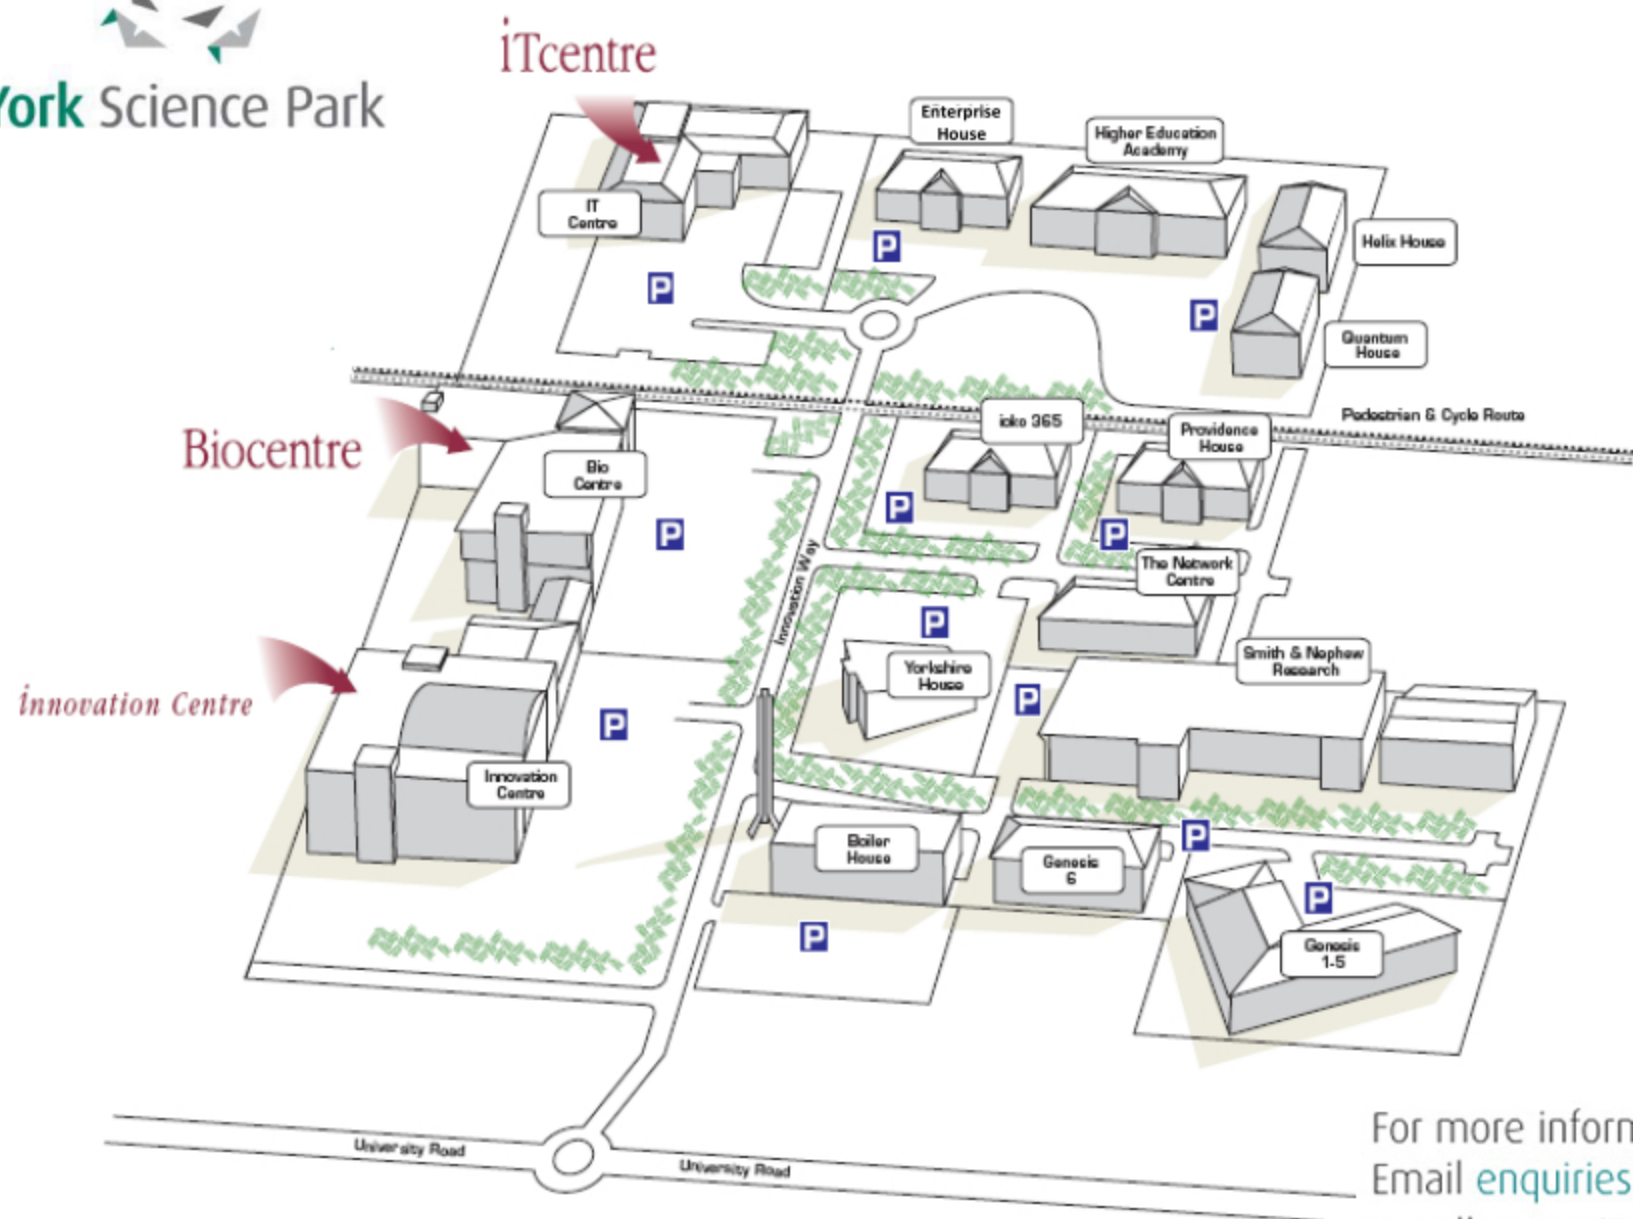

SCIENCE PARK

This map shows the location of YHEC on the York Science Park. For YHEC please see photo below for directions.

Directions by Car - coming from the A64

If you are using a satellite navigation system the postcode is YO10 5NQ.

Take the A1079 (Hull Road) exit - towards York. (DO NOT take the A19 turn - even though it is signposted to the University). At the traffic lights, take the first exit heading towards York City Centre, keep in the left hand lane. At the large roundabout, you will have BP petrol station on your right. Take the first exit (left) towards the University. At the next roundabout take the second left towards Heslington. At the traffic lights turn right into Church Lane. At the mini-roundabout turn right on to Innovation Way. Continue along until you see another mini roundabout and Enterprise House is the building facing you.

Visitors can obtain a parking permit from YHEC and park in one of the car parks by the buildings labelled in red on the following page.

York Science Park

VISITORS MAP

For more information:
Email enquiries@yorksciencepark.co.uk
or call us on 01904 435100
www.yorksciencepark.co.uk