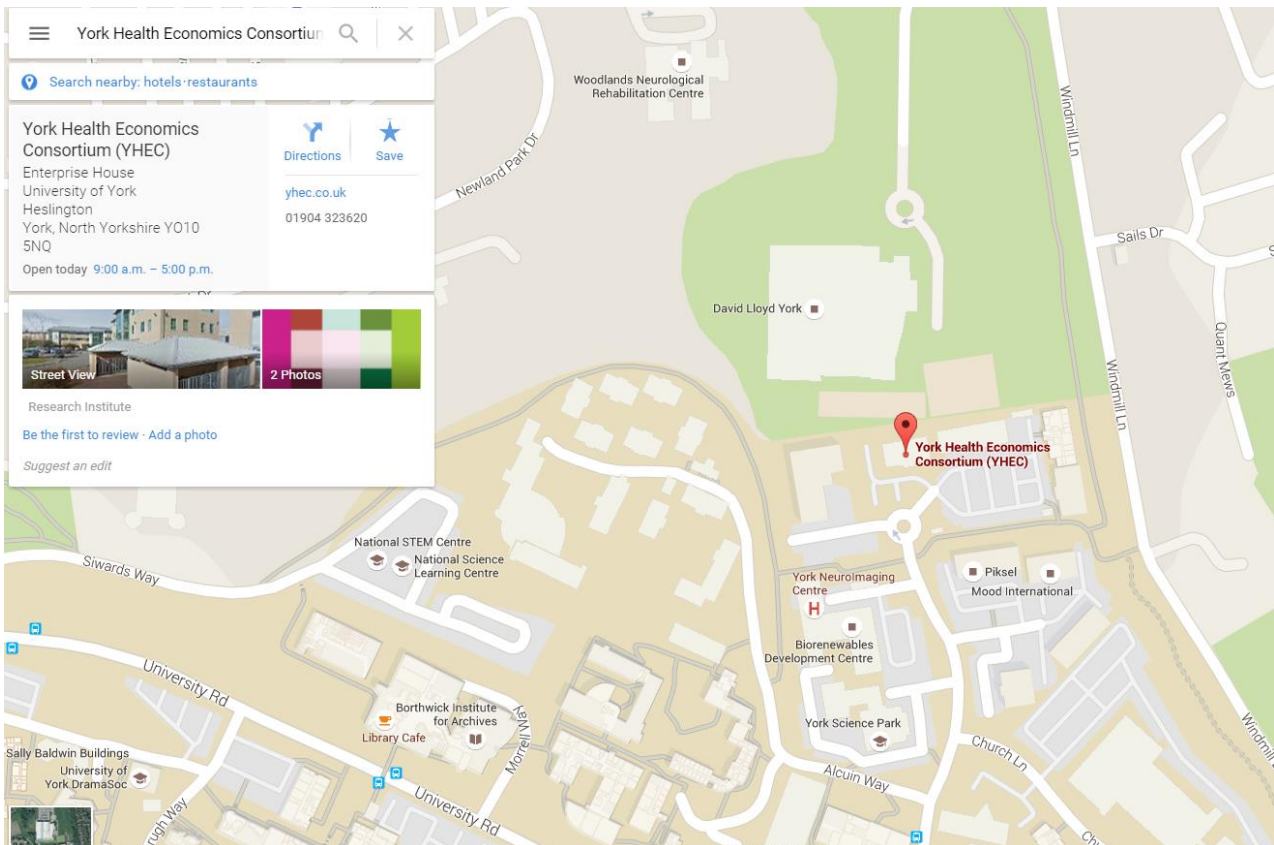

SCIENCE PARK

This map shows the location of YHEC on the York Science Park. For YHEC please see photo below for directions.

Directions by Car - coming from the A64

If you are using a satellite navigation system the postcode is YO10 5NQ.

Take the A1079 (Hull Road) exit - towards York. (DO NOT take the A19 turn - even though it is signposted to the University). At the traffic lights, take the first exit heading towards York City Centre, keep in the left hand lane. At the large roundabout, you will have BP petrol station on your right. Take the first exit (left) towards the University. At the next roundabout take the second left towards Heslington. At the traffic lights turn right into Church Lane. At the mini-roundabout turn right on to Innovation Way. Continue along until you see another mini roundabout and Enterprise House is the building facing you.

Visitors can obtain a parking permit from YHEC and park in one of the car parks by the buildings labelled in red on the following page.

York Science Park

VISITORS MAP

For more information:
Email enquiries@yorksciencepark.co.uk
or call us on 01904 435100
www.yorksciencepark.co.uk